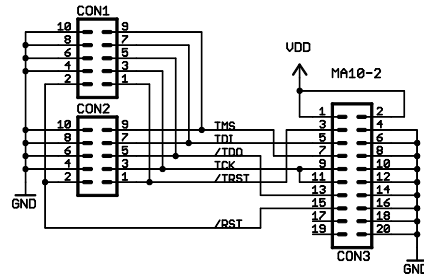

5U tolerant bus driver

5U I2C driver

Ethernet 10BaseT 100BaseTX

quiet boot

address decoder

5U TTL bus interface	
TITLE: EVB9520_V1.2.1	
Document Number:	REV:
Date: 22.01.2008 12:07:09	Sheet: 1/3

5U peripherals	
TITLE: EVB9520_V1.2.1	
Document Number:	REV:
Date: 22.01.2008 12:07:09	Sheet: 2/3