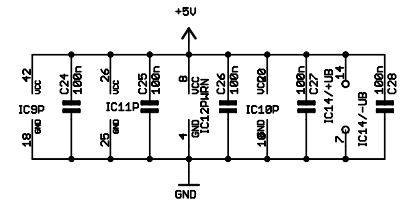

5U tolerant bus driver

5U I2C driver

Ethernet 10BaseT 100BaseTX

quiet boot

address decoder

5U TTL bus interface	
TITLE: EVB9520_V1.2.1	
Document Number:	REV:
Date: 22.01.2008 12:07:09	Sheet: 1/3

5U peripherals	
TITLE: EVB9520_V1.2.1	
Document Number:	REV:
Date: 22.01.2008 12:07:09	Sheet: 2/3