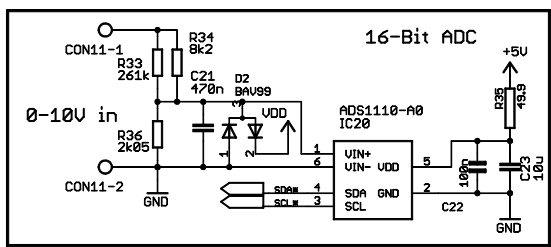

5U tolerant bus driver

5U I2C driver

Ethernet 10BaseT 100BaseTX

quiet boot

address decoder

5U TTL bus interface	
TITLE: EVB9520_V1.2.1	
Document Number:	REV:
Date: 22.01.2008 12:07:09	Sheet: 1/3

5U peripherals	
TITLE: EVB9520_V1.2.1	
Document Number:	REV:
Date: 22.01.2008 12:07:09	Sheet: 2/3