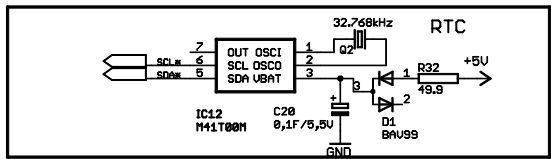

5U tolerant bus driver

5U I2C driver

Ethernet 10BaseT 100BaseTX

quiet boot

address decoder

5U TTL bus interface	
TITLE: EVB9520_V1.2.1	
Document Number:	REV:
Date: 22.01.2008 12:07:09	Sheet: 1/3

5U peripherals	
TITLE: EVB9520_V1.2.1	
Document Number:	REV:
Date: 22.01.2008 12:07:09	Sheet: 2/3