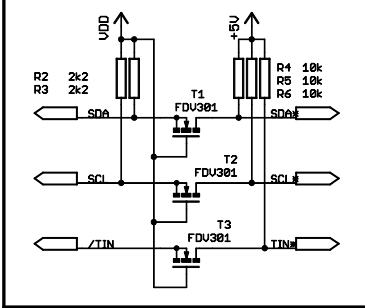

5U tolerant bus driver

5U I2C driver

Ethernet 10BaseT 100BaseTX

quiet boot

address decoder

5U TTL bus interface	
TITLE: EVB9520_V1.2.1	
Document Number:	REV:
Date: 22.01.2008 12:07:09	Sheet: 1/3

5U peripherals	
TITLE: EVB9520_V1.2.1	
Document Number:	REV:
Date: 22.01.2008 12:07:09	Sheet: 2/3