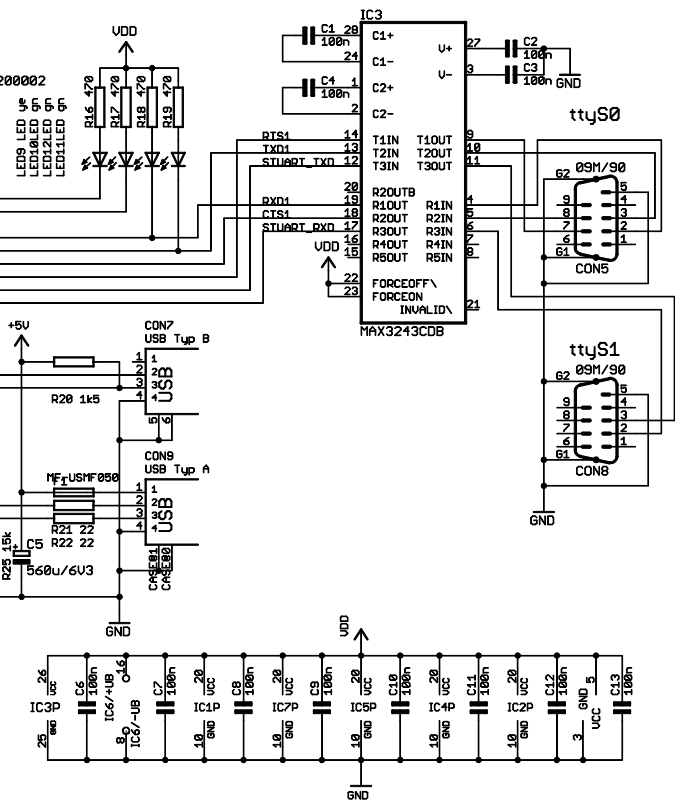

5U tolerant bus driver

5U I2C driver

Ethernet 10BaseT 100BaseTX

quiet boot

address decoder

5U TTL bus interface	
TITLE: EVB9520_V1.2.1	
Document Number:	REV:
Date: 22.01.2008 12:07:09	Sheet: 1/3

5U peripherals	
TITLE: EVB9520_V1.2.1	
Document Number:	REV:
Date: 22.01.2008 12:07:09	Sheet: 2/3