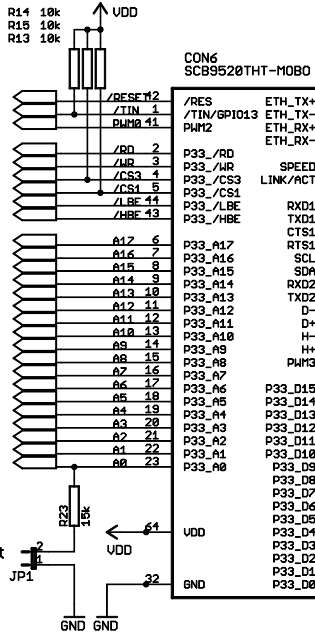

5U tolerant bus driver

5U I2C driver

Ethernet 10BaseT 100BaseTX

quiet boot

address decoder

5U TTL bus interface	
TITLE: EVB9520_V1.2.1	
Document Number:	REV:
Date: 22.01.2008 12:07:09	Sheet: 1/3

5U peripherals	
TITLE: EVB9520_V1.2.1	
Document Number:	REV:
Date: 22.01.2008 12:07:09	Sheet: 2/3