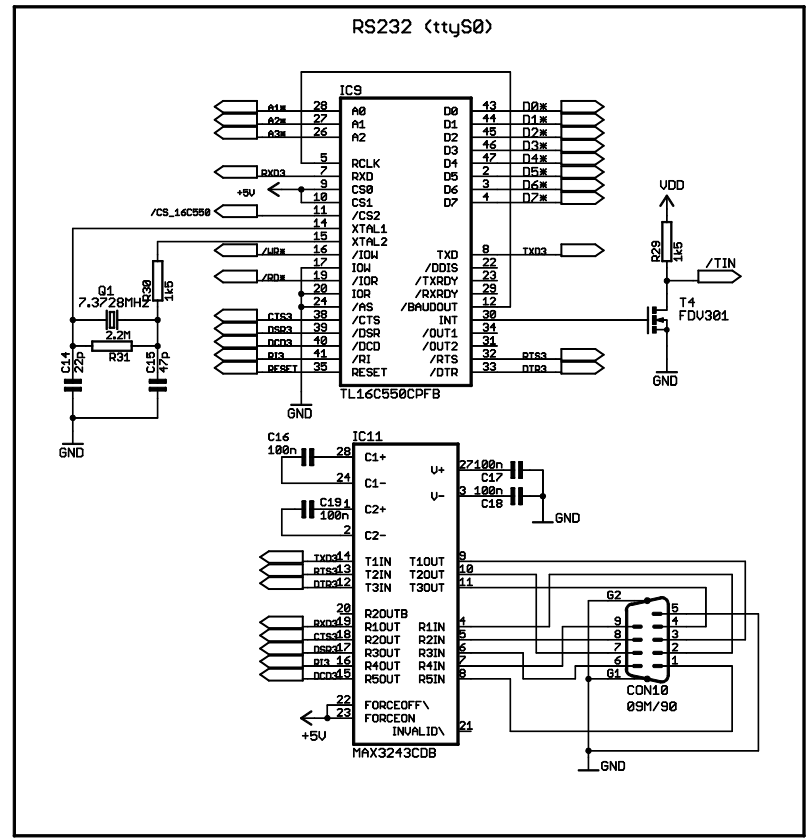

5U tolerant bus driver

5U I2C driver

Ethernet 10BaseT 100BaseTX

quiet boot

address decoder

5U TTL bus interface	
TITLE: EVB9520_V1.2.1	
Document Number:	REV:
Date: 22.01.2008 12:07:09	Sheet: 1/3

5U peripherals	
TITLE: EVB9520_V1.2.1	
Document Number:	REV:
Date: 22.01.2008 12:07:09	Sheet: 2/3