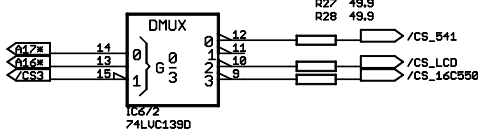

5U tolerant bus driver

5U I2C driver

Ethernet 10BaseT 100BaseTX

quiet boot

address decoder

5U TTL bus interface	
TITLE: EVB9520_V1.2.1	
Document Number:	REV:
Date: 22.01.2008 12:07:09	Sheet: 1/3

5U peripherals	
TITLE: EVB9520_V1.2.1	
Document Number:	REV:
Date: 22.01.2008 12:07:09	Sheet: 2/3