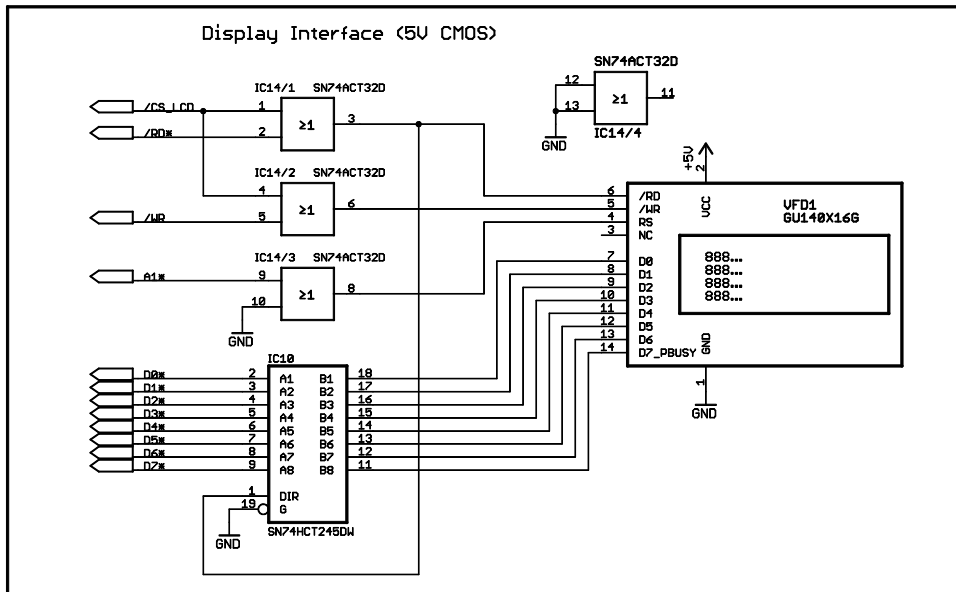

5U tolerant bus driver

5U I2C driver

Ethernet 10BaseT 100BaseTX

quiet boot

address decoder

5U TTL bus interface	
TITLE: EVB9520_V1.2.1	
Document Number:	REV:
Date: 22.01.2008 12:07:09	Sheet: 1/3

5U peripherals	
TITLE: EVB9520_V1.2.1	
Document Number:	REV:
Date: 22.01.2008 12:07:09	Sheet: 2/3