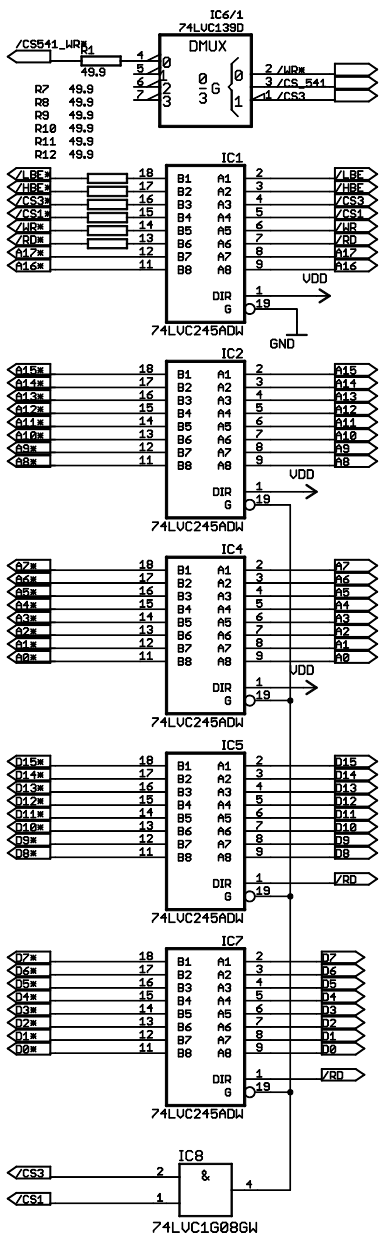

5U tolerant bus driver

5U I2C driver

Ethernet 10BaseT 100BaseTX

quiet boot

address decoder

5U TTL bus interface	
TITLE: EVB9520_V1.2.1	
Document Number:	REV:
Date: 22.01.2008 12:07:09	Sheet: 1/3

5U peripherals	
TITLE: EVB9520_V1.2.1	
Document Number:	REV:
Date: 22.01.2008 12:07:09	Sheet: 2/3